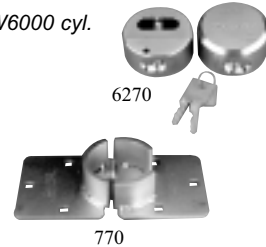

Mfg. #	EZ #
<i>1 3/4" wide, Shrouded Shackle 1 3/16", 5 pin W6000 cyl.</i>	
MA7045KD	072672
MA7045KA10G001	070776
<i>2" wide, Shrouded Shackle 1 1/2", 5 pin W6000 cyl.</i>	
MA7050KD	070773
MA7050KA	072673
<i>2 7/8" wide, Shackless, 6 pin W7000 cyl.</i>	
MA6270KD	070925
MA6270KA10G015	070926
<i>Solid Steel Hasp for 6270 Lock</i>	
MA770	070520